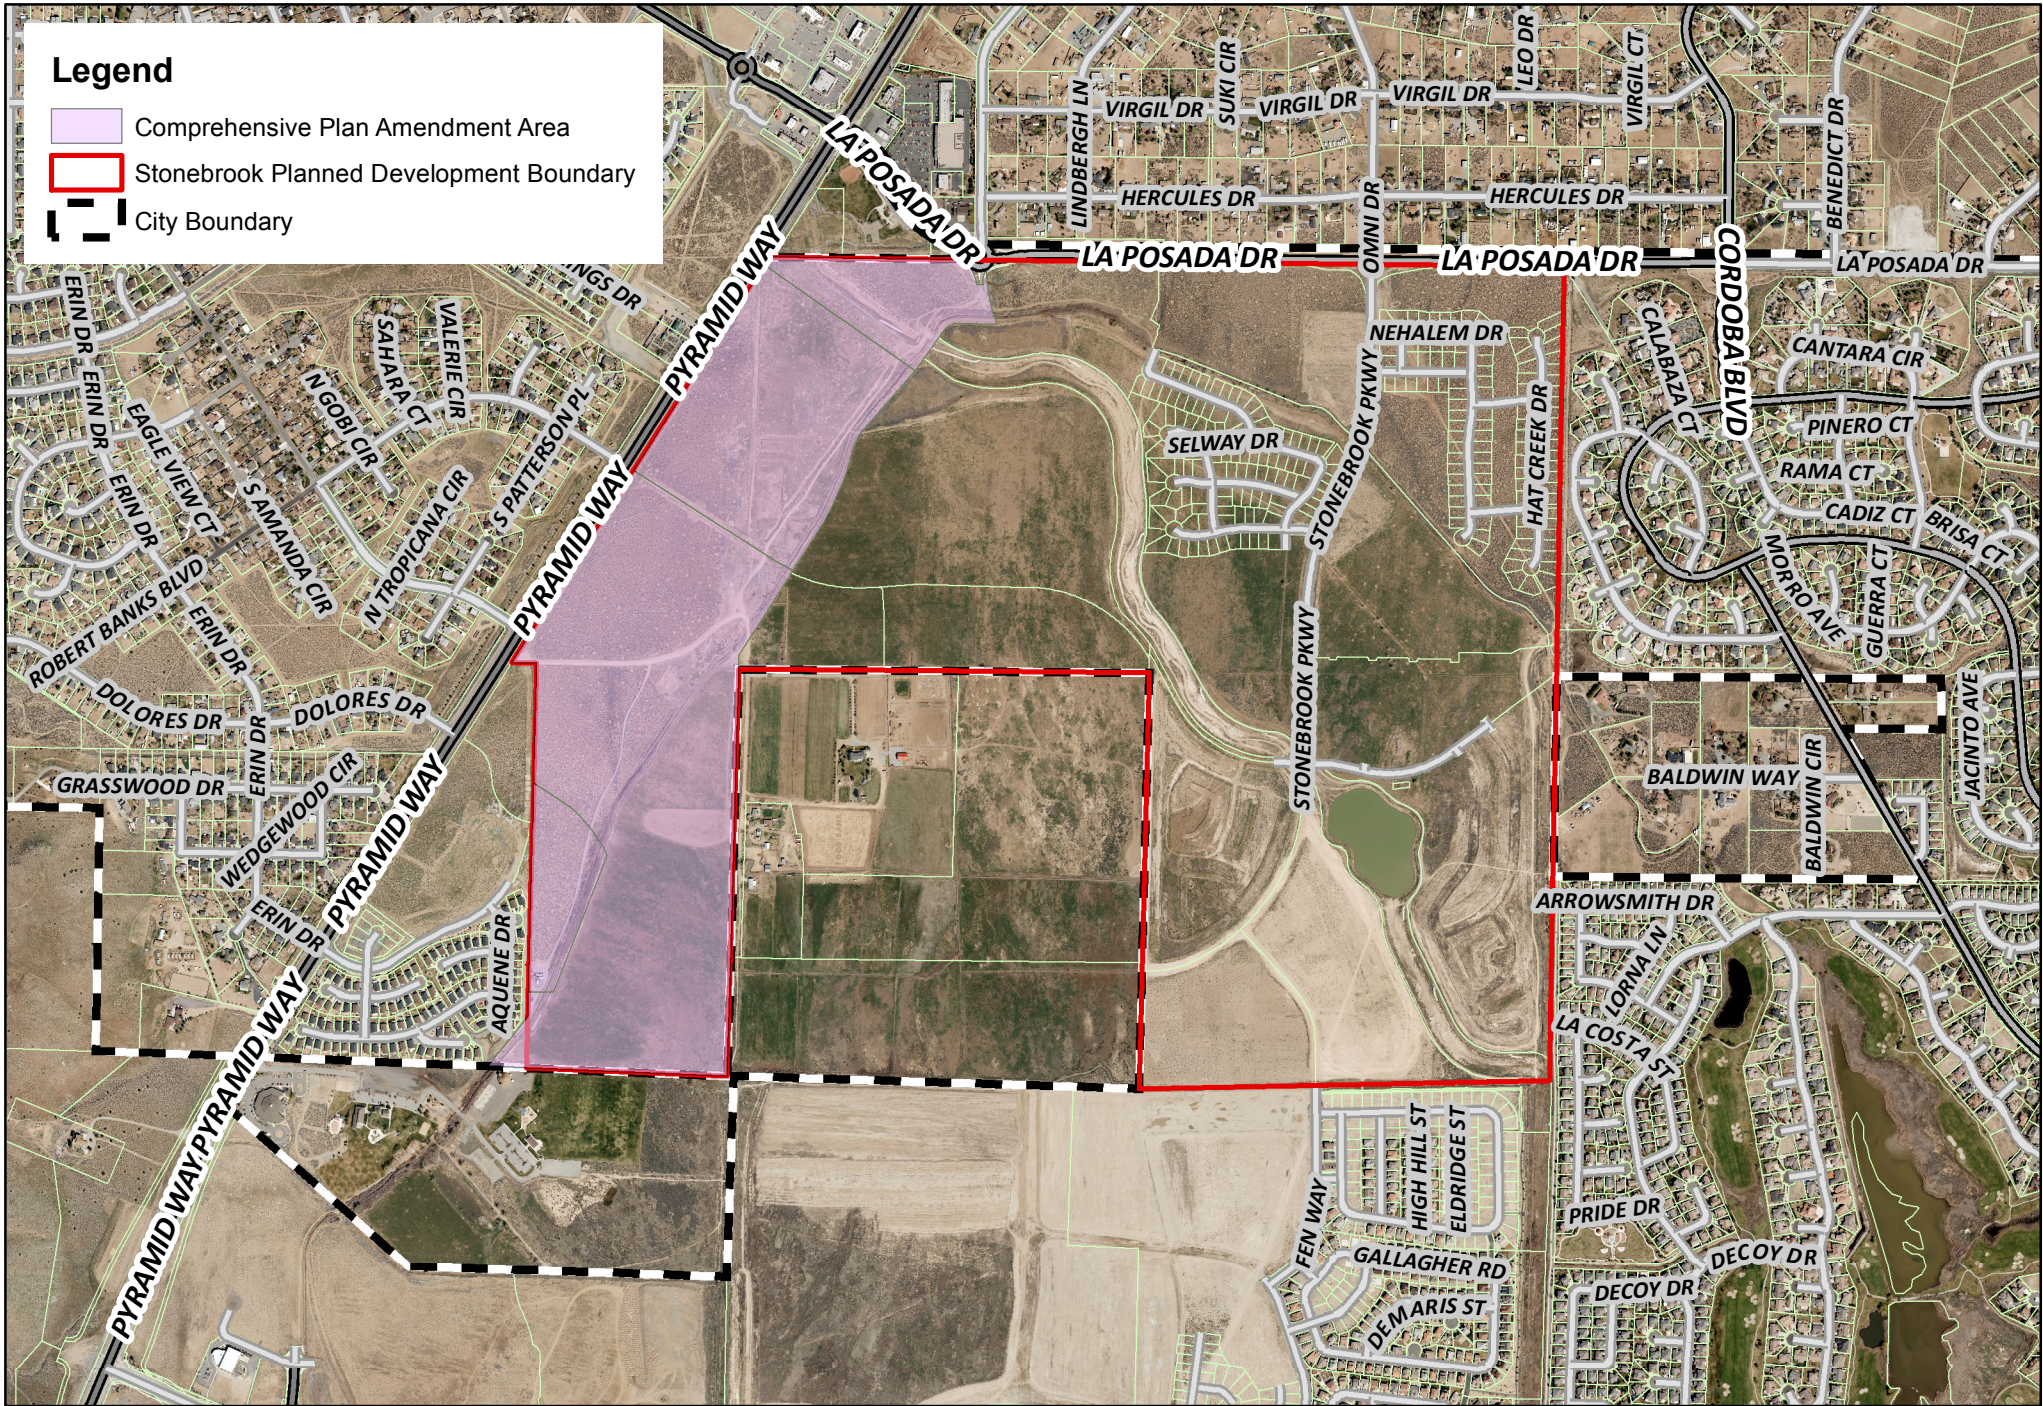

Legend

-  Comprehensive Plan Amendment Area
-  Stonebrook Planned Development Boundary
-  City Boundary

PCN17-0053/MPA17-0003 Comprehensive Plan Amendment Site Location

Exhibit 1 - Vicinity Map